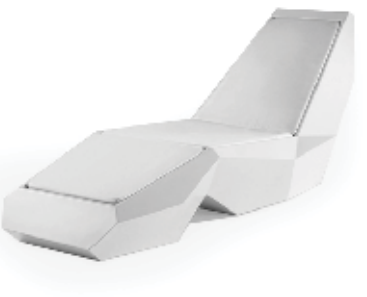

Weight:
27 Kg / 60 lbs

Quarz Armchair

Size:
W115 L115 H82 (cm)

Price:
28,990 Thb

Material:
Fiberglass Reinforce Polyester resin with Outdoor Cushion

Weight:
40 Kg / 88 lbs

Quarz sun lounger

Quarz sun lounger