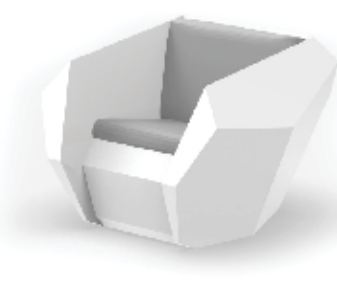

Specification

Quarz sofa

Quarz Sectional Sofa L

Size:
W98 L115 H82 (cm)

Price:
24,990 Thb

Material:
Fiberglass Reinforce Polyester resin with Outdoor Cushion

Weight:
27 Kg / 60 lbs

Quarz Sectional Sofa Armless

Size:
W70 L115 H82 (cm)

Price:
21,990 Thb

Material:
Fiberglass Reinforce Polyester resin with Outdoor Cushion

Weight:
23 Kg / 51 lbs

Quarz Sectional Sofa R

Size:
W98 L115 H82 (cm)

Price:
24,990 Thb

Material:
Fiberglass Reinforce Polyester resin with Outdoor Cushion

Weight:
27 Kg / 60 lbs

Quarz Armchair

Size:
W115 L115 H82 (cm)

Price:
28,990 Thb

Material:
Fiberglass Reinforce Polyester resin with Outdoor Cushion

Weight:
40 Kg / 88 lbs

Quarz sun lounger

Quarz sun lounger