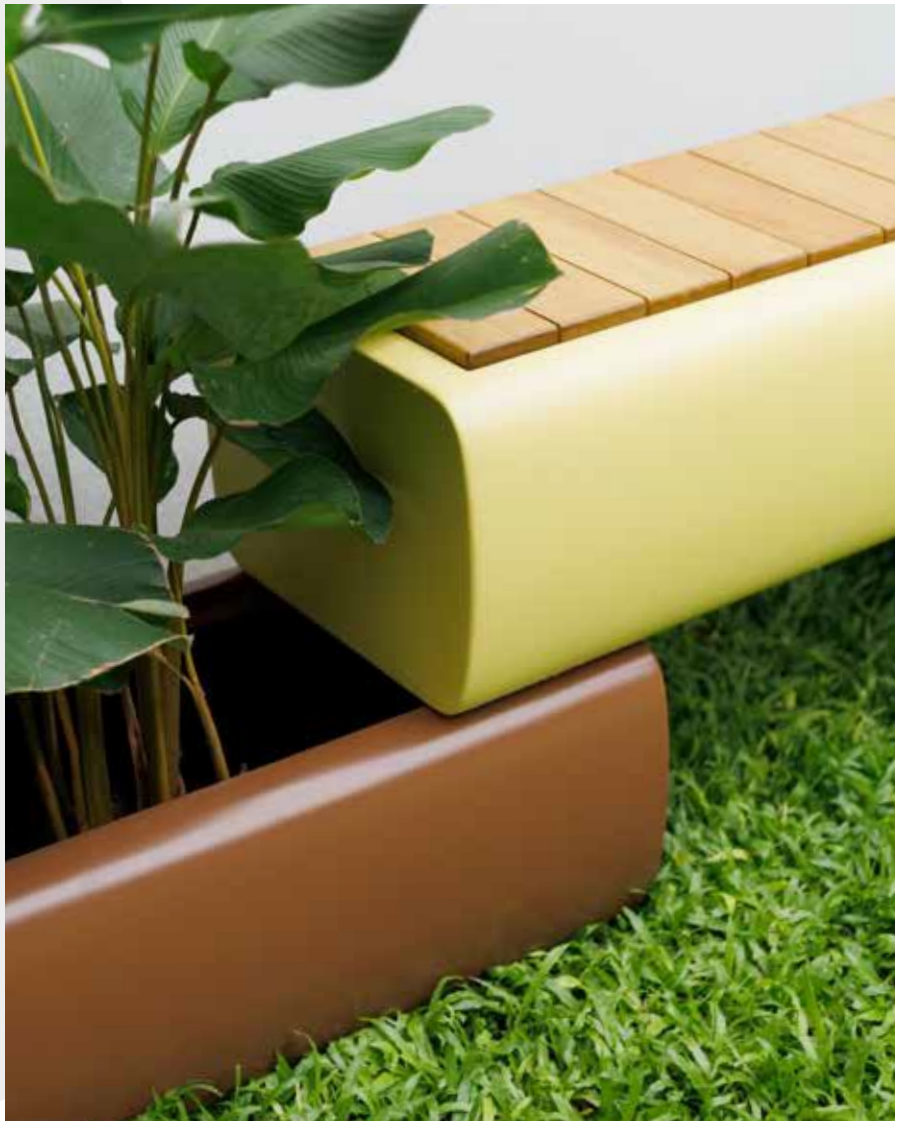

Jenga

Seating

Inspired by the classic childhood game, the Jenga collection features modular blocks that can be arranged to create unique spaces. Each piece offers clever dual-functionality; use it as a sleek, modern planter, or add the solid wood seat to instantly transform it into a comfortable bench. Crafted from durable fiberglass with a solid wooden seat, the Jenga collection is built to last in various settings. It's a playful yet practical solution for adding versatile seating and greenery to any environment.

คอลเลคชั่น Jenga ได้แรงบันดาลใจจากเกมสุดคลาสสิก นำเสนอบล็อกโมดูลาร์สำหรับพื้นที่อเนกประสงค์ ทุกชิ้นเป็นทั้งกระถางและที่นั่งไฟเบอร์กลาสพร้อมที่นั่งไม้จริง เป็นโซลูชันที่สนุกและใช้งานได้จริงเพื่อเพิ่มที่นั่งและสีเขียวให้ทุกที่