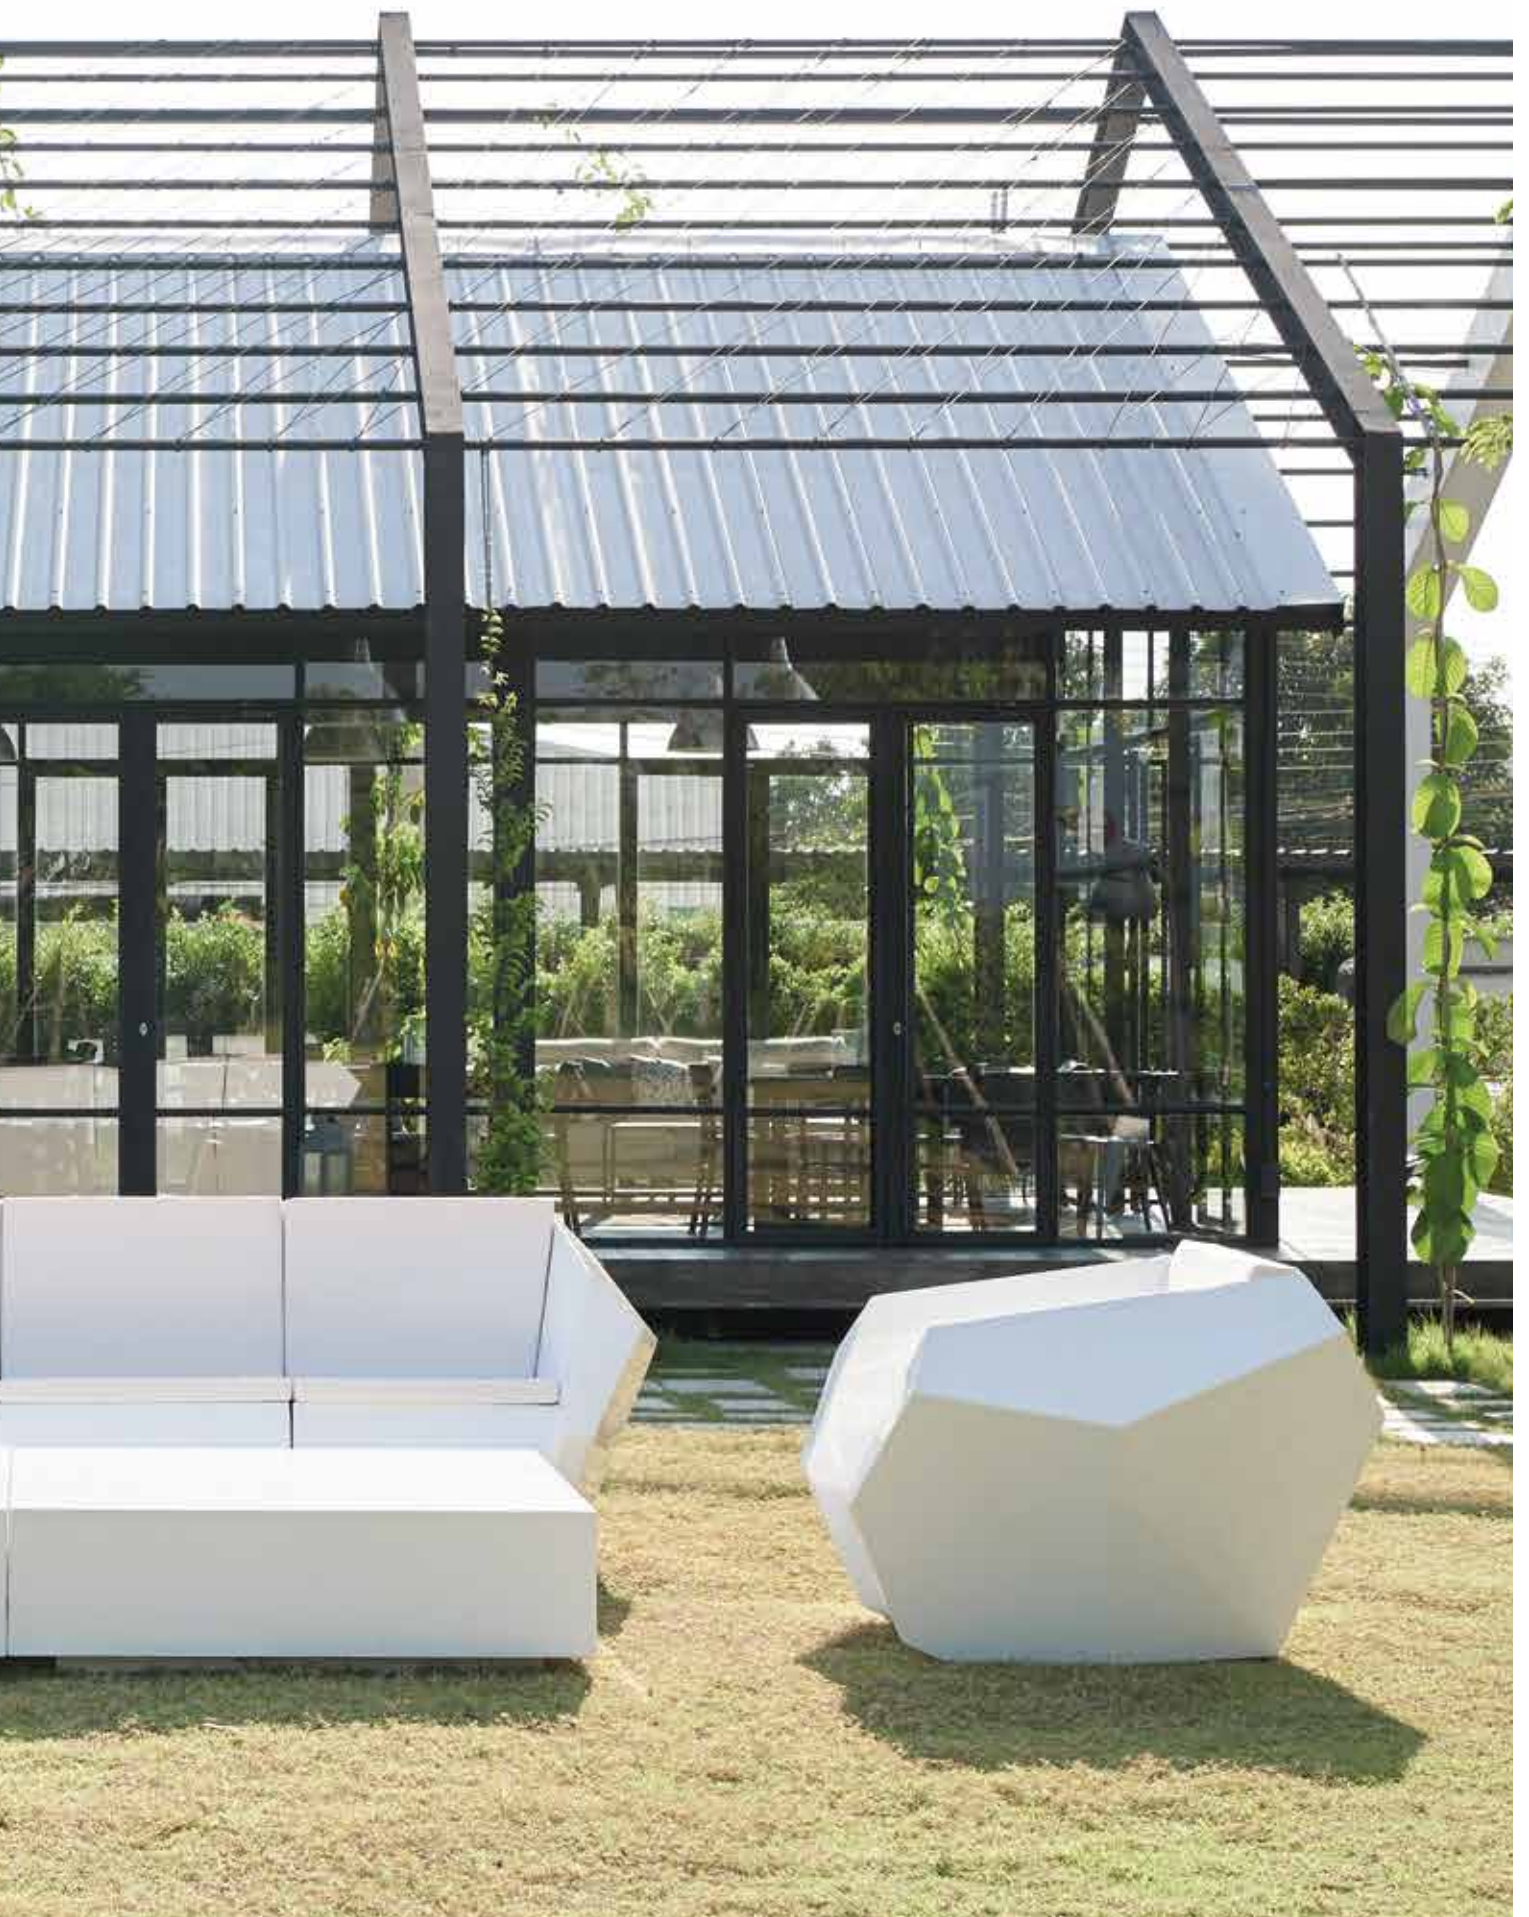

# Raffe

*Plantpot*

The sculptural series of plant pots with carefully crafted to be to crate the dramatic effect. The ideas is to evokes the force of pull and little twist distort simple organic outline into three dimension object. The three size work particularly well when grouped together as "The Living sculpture"

The Rockbound can be placed in the corner as the sculpture with the living for most of the modern spaces.

# Tuba

*Plantpot*

As its name implies, the simple tube form with the various heights and diameters of plant pots. The idea is to monumentalize the plant, to show their beauties. The TUBA would be particularly suitable when grouped together creating an indoor forest.

# Quartz

*Sun Lounger*

The mineral forms that could be found in nature the faceted geometry , the shape of crystallized quartz  
The sun lounger with side table can be used in an area dedicated to relaxation.