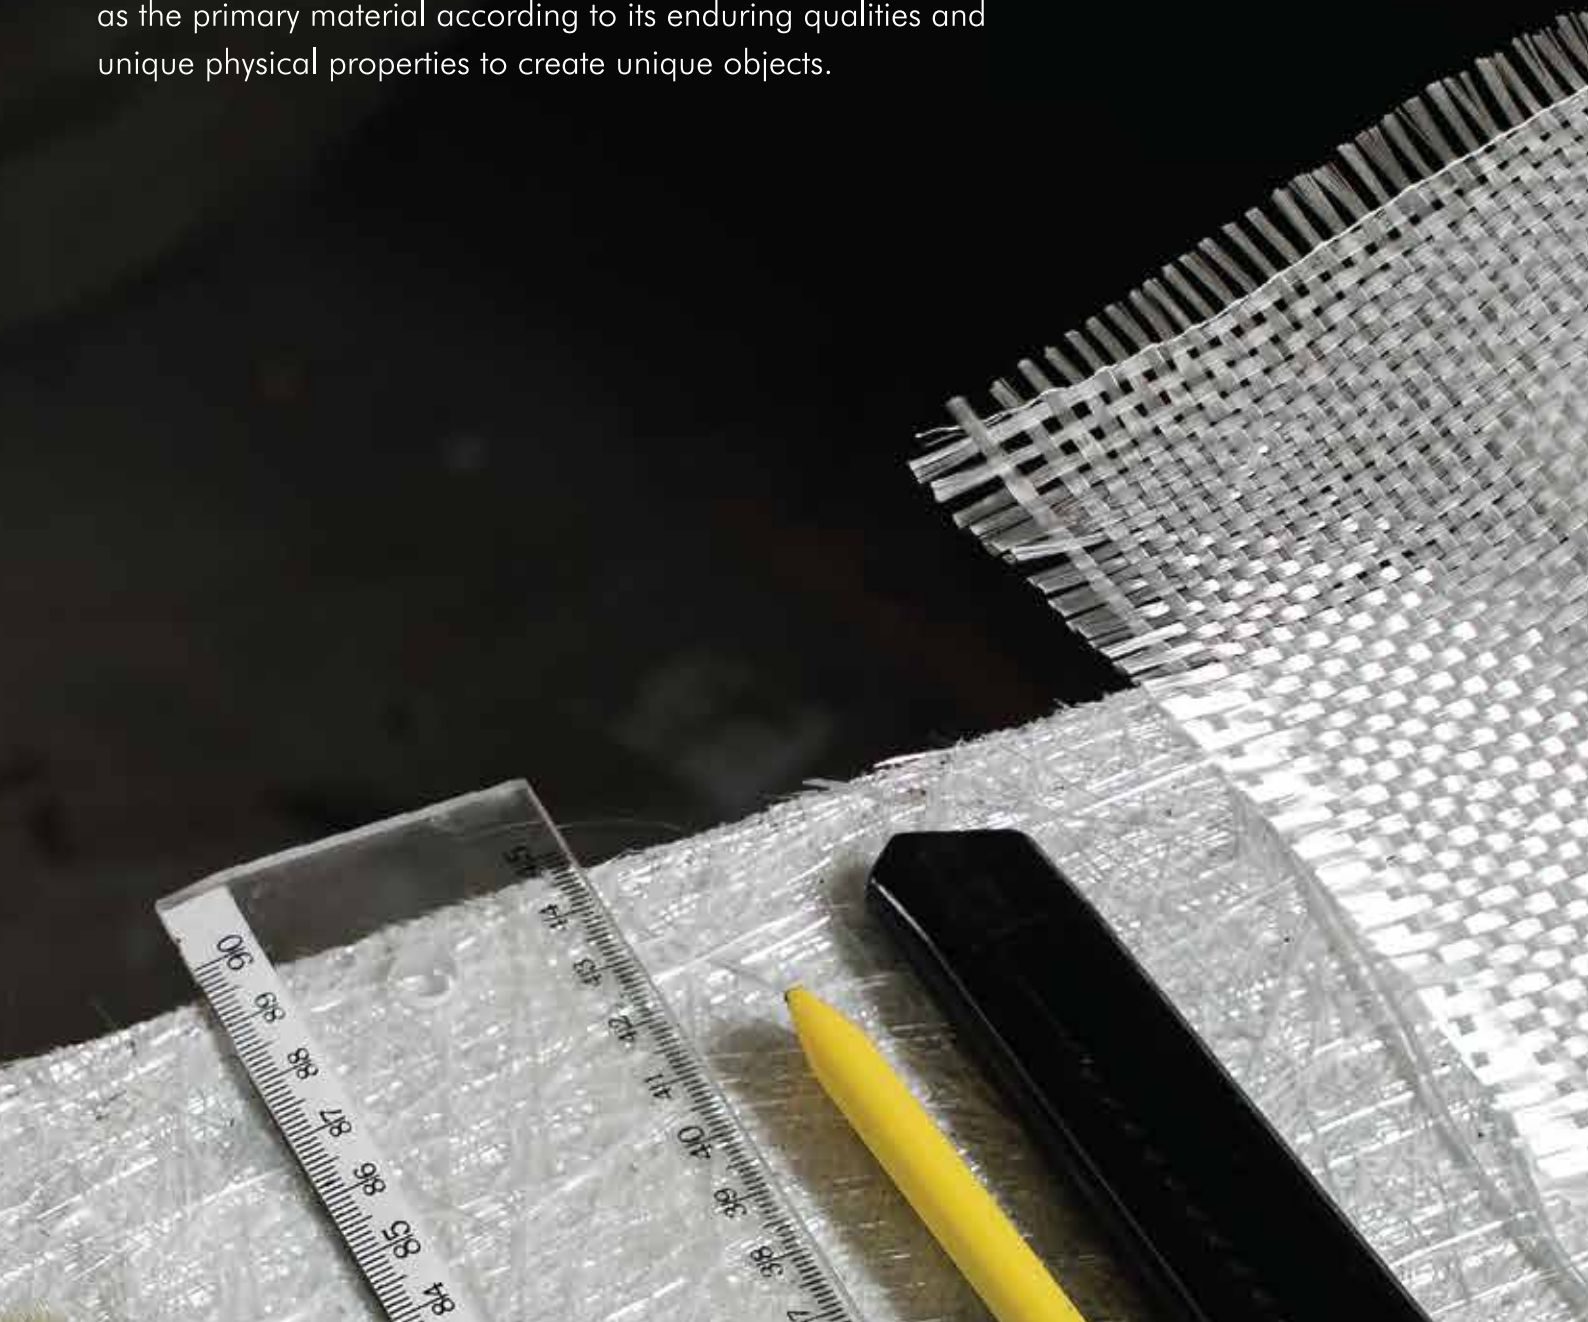

ORIGIN

Tree square have started in 2012 by seeing the potential for what is considered well-design object which could elevate architectural spaces and landscape.

In the first decision, we started to extend the product from our base GRP Septic Tank Industries, PROUD ASIA CO., LTD. who considered to be Fiberglass expert for over 20 years.

The GRP Septic Tank are normally located underground or on ground in the open air area for decades. It's known to be durable to sunlight, rain and moisture. That's why we selected GRP (Glass Reinforced Plastic) as the primary material according to its enduring qualities and unique physical properties to create unique objects.