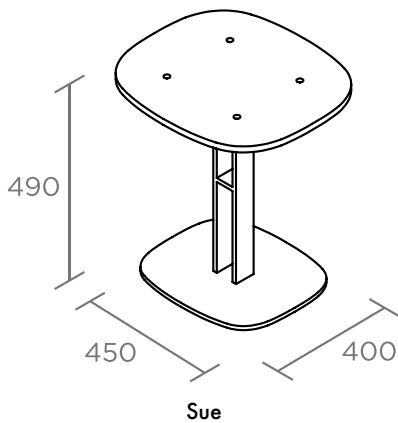

TREE SQUARE

# Sue

Side Table

**Material** Top : Recycled Fiberglass Flake with Polyester Resin  
Leg : Fiberglass reinforce plastic

**Uses** Indoor / Outdoor

TREE SQUARE STUDIO CO., LTD.  
55/234 Moo 7, Lak Hok, Mueang  
Pathum Thani, Pathum Thani,  
Thailand 12000