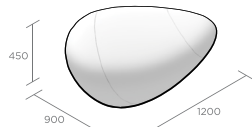

TREE SQUARE

Pebba

Outdoor Seating

S

M

L

XL

Material Fiberglass reinforce plastic
Uses Indoor / Outdoor