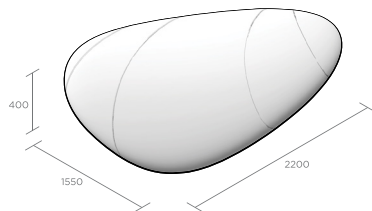

TREE SQUARE

Pebba

Outdoor Seating

S

M

L

XL

Material Fiberglass reinforce plastic
Uses Indoor / Outdoor