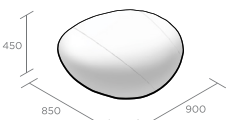

TREE SQUARE

Pebba

Outdoor Seating

S

M

L

XL

Material Fiberglass reinforce plastic
Uses Indoor / Outdoor