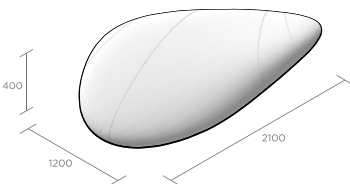

TREE SQUARE

Pebba

Outdoor Seating

S

M

L

XL

Material Fiberglass reinforce plastic
Uses Indoor / Outdoor