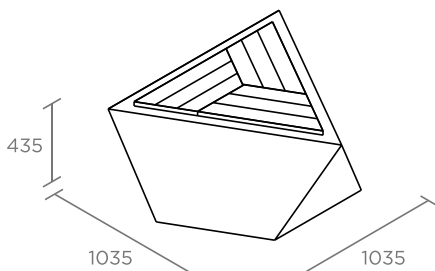

TREE SQUARE

Rockbound Stool

Stool

Material Fiberglass reinforce plastic
Seating Wood / Sunbrella outdoor fabric with Quick dry foam
Uses Indoor / Outdoor

Colour

Fabric

Rockbound Stool
30kg