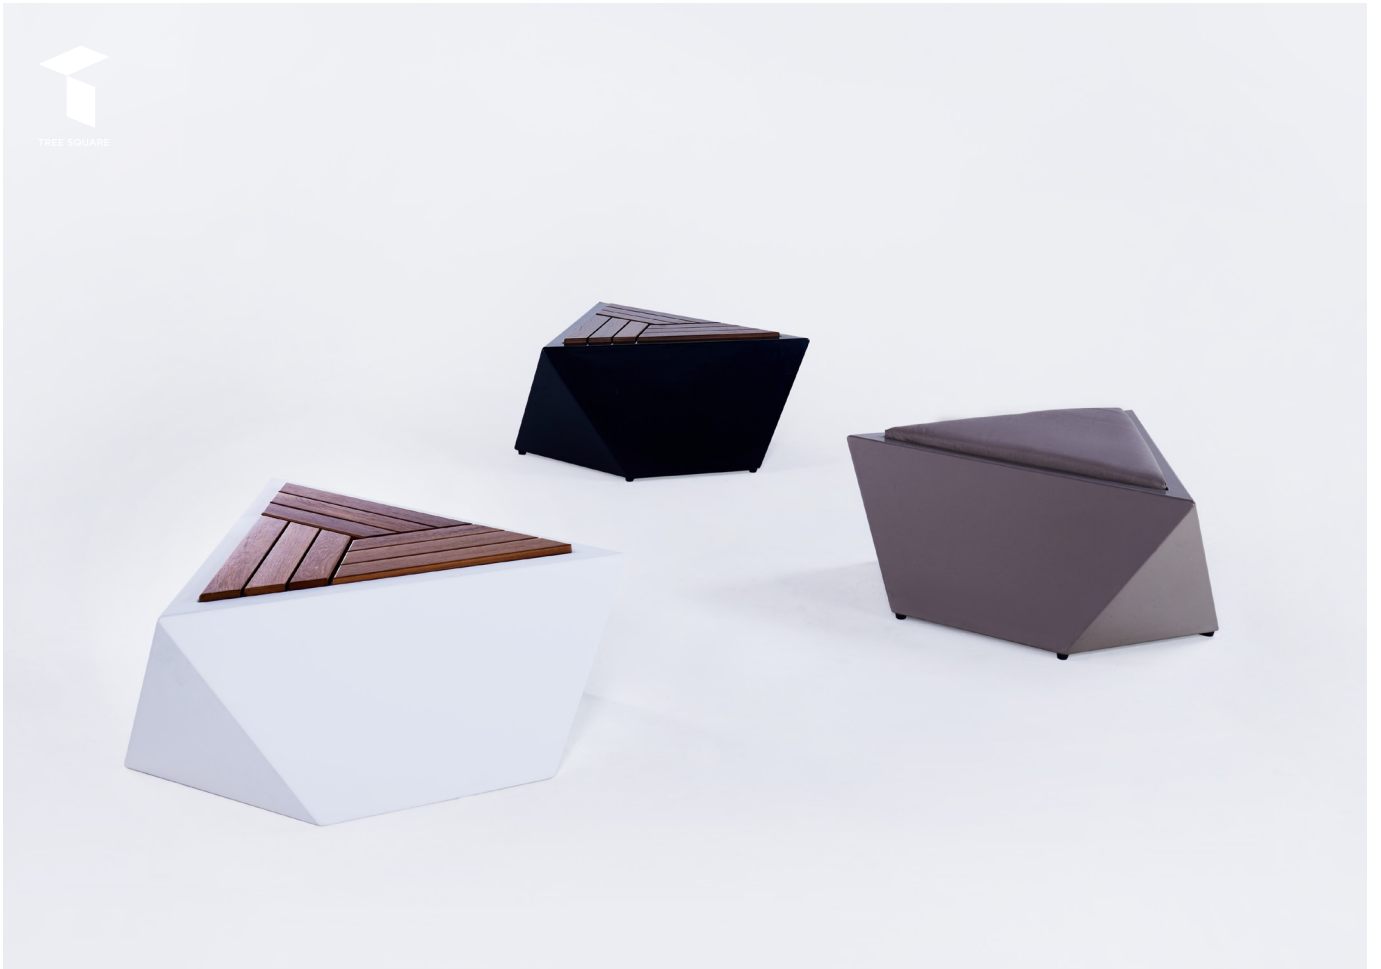

TREE SQUARE

Rockbound Stool

Stool

Material Fiberglass reinforce plastic
Seating Wood / Sunbrella outdoor fabric with Quick dry foam
Uses Indoor / Outdoor

Colour

Fabric

Rockbound Stool
30kg