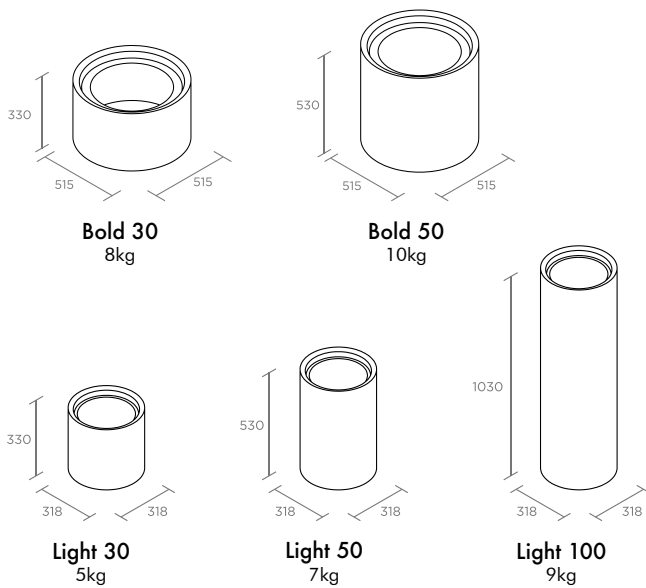

TREE SQUARE

Tuba

Plant Pots

Material Fiberglass reinforce plastic
Uses Indoor / Outdoor

TREE SQUARE STUDIO CO., LTD.
55/234 Moo 7, Lak Hok, Mueang
Pathum Thani, Pathum Thani,
Thailand 12000

t. +66 2.997.8588
f. +66 2.997.8587
f. TREE SQUARE
i. treesquare
e. treesquare.studio@gmail.com